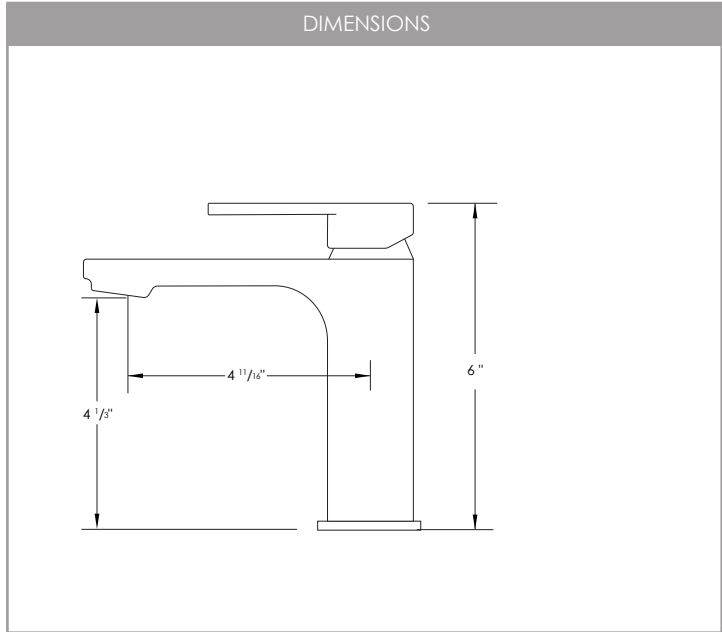

VITA B-102

SINGLE HANDLE BASIN BATHROOM FAUCET

RECOMMENDED ACCESSORIES

D-700C D-700N D-701C
POP-UP DRAINS WITH OVERFLOW

HANDLE TYPE

LEVER

NUMBER OF HANDLE

1

CARTRIDGE MODEL

PREMIUM CERAMIC VALVE

SIZE: 35mm
STYLE: LEVER

CONTROL WATER TEMPERATURE

HOT AND COLD

FAUCET FINISH

POLISHED CHROME (C) MATTE BLACK (N)

PRODUCT DIMENSIONS

Faucet Height (in)	6"
Spout Height (in)	4 1/8"
Spout Reach (in)	4 11/16"

CONFIGURATION

1-HOLE   **3-HOLES**

INSTALLATION

DESIGNED FOR EASY INSTALLATION.
INSTALLATION INSTRUCTION INCLUDED IN THE BOX

MATERIAL

LEAD FREE SOLID BRASS

CUT OUT HOLE

1 3/8"

DECK PLATE

NO INCLUDED.
REQUIRED FOR 3 HOLES INSTALLATION

WATER FLOW

1.8

WATER FLOW RATE (GPM)

WATERLINES MODEL

CONNECTIONS 3/8"

WARRANTY

This product is covered by a limited lifetime warranty. Consult our website for complete details.

PRODUCT CARE

- Wipe faucet with damp cloth and mild household cleanser.
- Dry with soft cloth to maintain original appearance.
- Remove hard water stains with 50/50 solution vinegar and water.
- If mineral deposits are too hard to remove, specially in the aerator, unscrew aerator by hand or with tool provided with faucet, soak aerator in 50/50 vinegar and water solution for several hours, rub your fingers and use a tooth brush to remove mineral deposits, place aerator back into original position.

STANDARDS COMPLIANCE

AERATOR
Neoperl®

Products and specifications shown are subject to change without notice. Please contact our technical support at care@stylishkb.com for any further queries, replacement parts requests, etc. ©2021 Stylish® all right reserved.